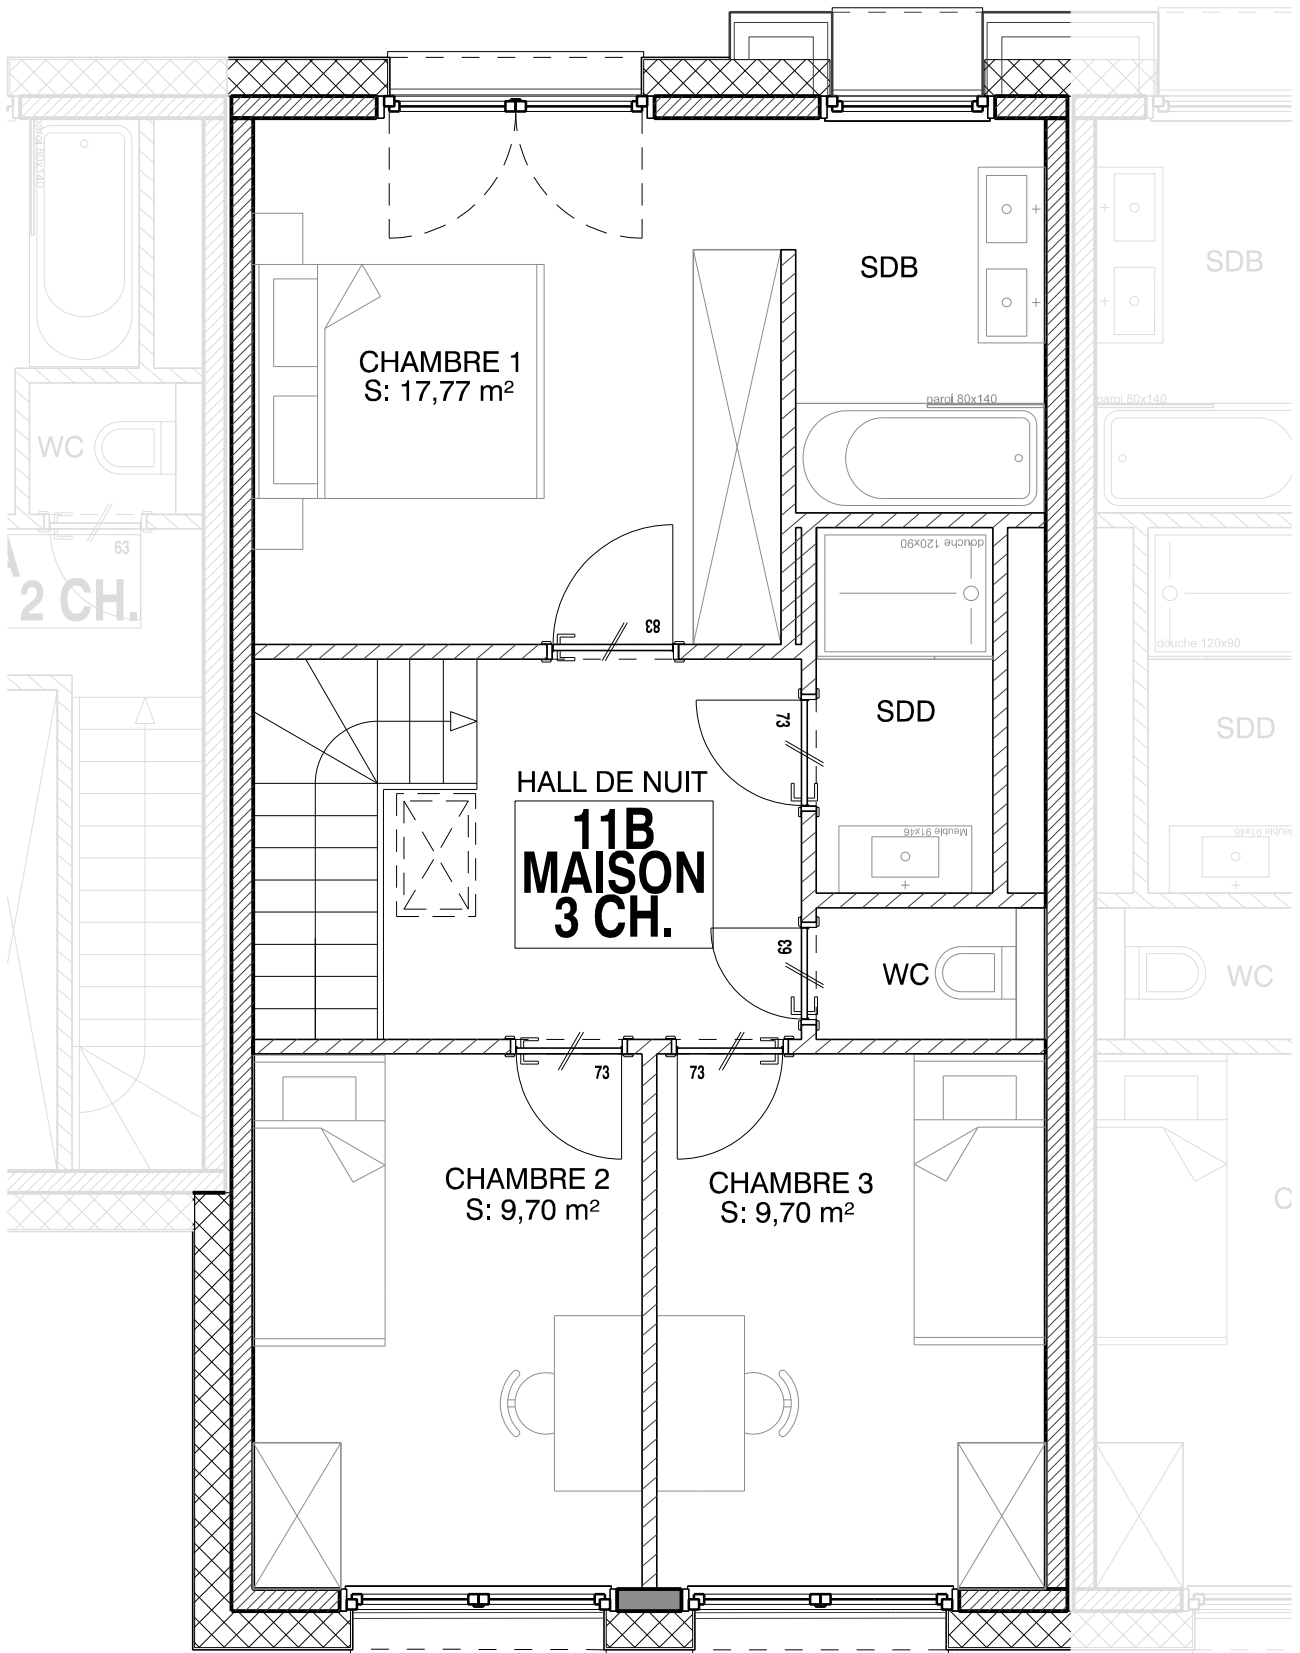

PROJECT : THE FELICITY
Commercial Plan

HOME INVEST
BELGIUM
BOULEVARD DE LA WOLUWE / WOLUWELAAN 46/11
1200 BRUXELLES / BRUSSEL
Tel: +32 2 740 14 90

Date : 26/01/2021

Location :
Rue Meyers-Hennau n°7-19
1020 Laeken
Meyers-Hennaustraat n°7-19
1020 Laeken

+1